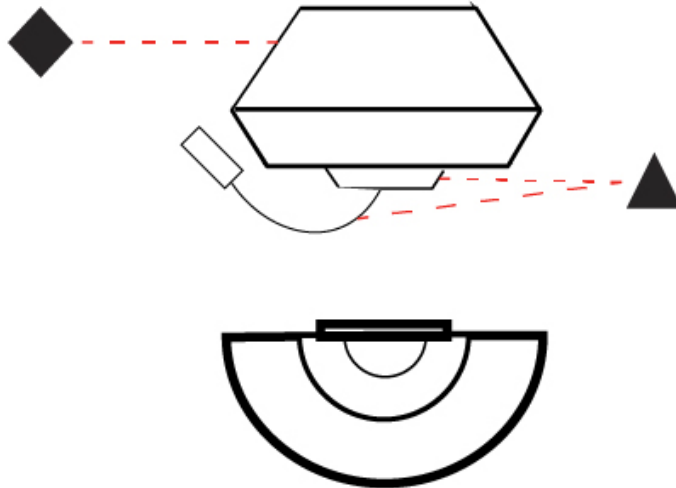

D113016-

PROJECT	_____
TYPE	_____
SPECIFIER	_____
QUANTITY	_____
DATE	_____

D